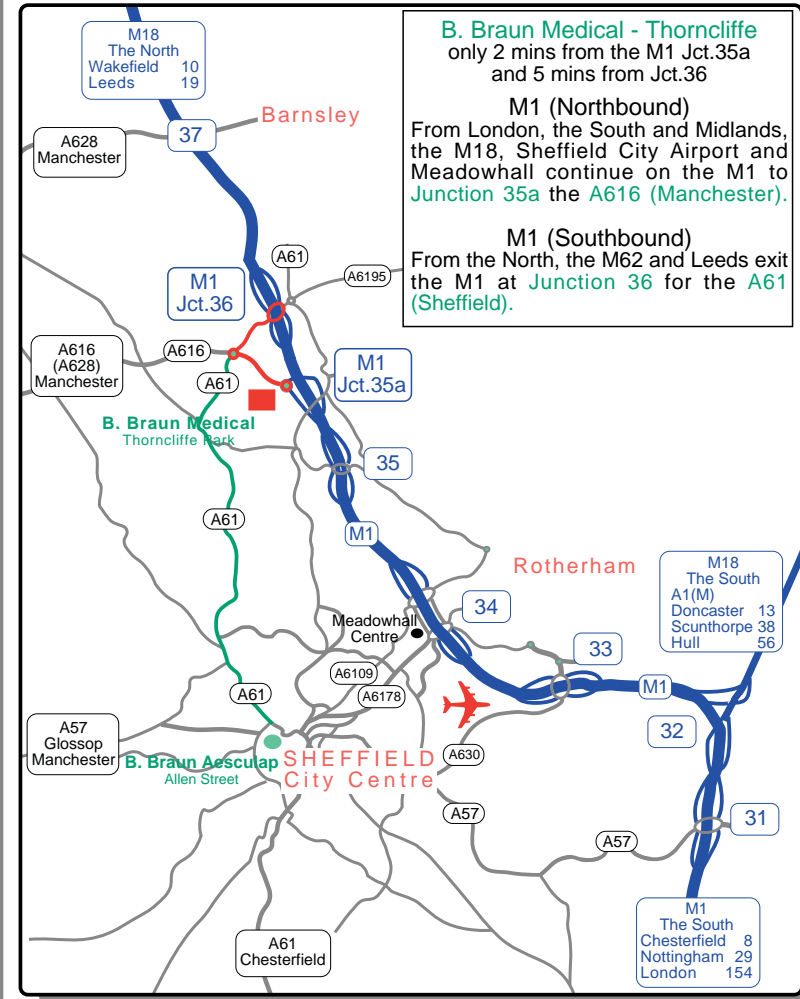

M1
The North
Barnsley 5
Wakefield 15
Leeds 24

M1 Jct.36
A6195
Dearne Valley
A61
Sheffield (North)

M1 Jct.35a
A616
Manchester

M1
The South
Rotherham
Sheffield (Centre)
Sheffield Airport

M1 (Northbound)
Exit the M1 at **Junction 35a** for the **A616 (Manchester)**. At the traffic island at the end of the motorway slip road turn left to Chapeltown. After 100 yards take the next right on to Brookdale Road (next to a Churchill Tank) and we are at the end of the road.

M1 (Southbound)
Exit the M1 at **Junction 36** for the **A6 (Sheffield)** and proceed to the Tankersley Roundabout, passing the Tankersley Manor Hotel and Wentworth Business Park. Turn left on to the **A616 (M1, Sheffield, Rotherham)** and around 3/4 mile along you will see our building on your right. At the traffic island before the M1 turn right to Chapeltown. After 100 yards take the next right on to Brookdale Road (next to a Churchill Tank) and we are at the end of the road.

Directions to Thorncliffe Park

Satellite Navigation enter: N53 28 40 - W01 28 20

B. Braun Medical - Thorncliffe
only 2 mins from the M1 Jct.35a
and 5 mins from Jct.36

M1 (Northbound)
From London, the South and Midlands, the M18, Sheffield City Airport and Meadowhall continue on the M1 to **Junction 35a** the **A616 (Manchester)**.

M1 (Southbound)
From the North, the M62 and Leeds exit the M1 at **Junction 36** for the **A61 (Sheffield)**.

B. Braun Medical Ltd.
Thorncliffe Park
Sheffield S35 2PW
Tel (0114) 225 9000
Fax (0114) 225 9111
Email: info@bbraun.co.uk
http://www.bbraun.co.uk