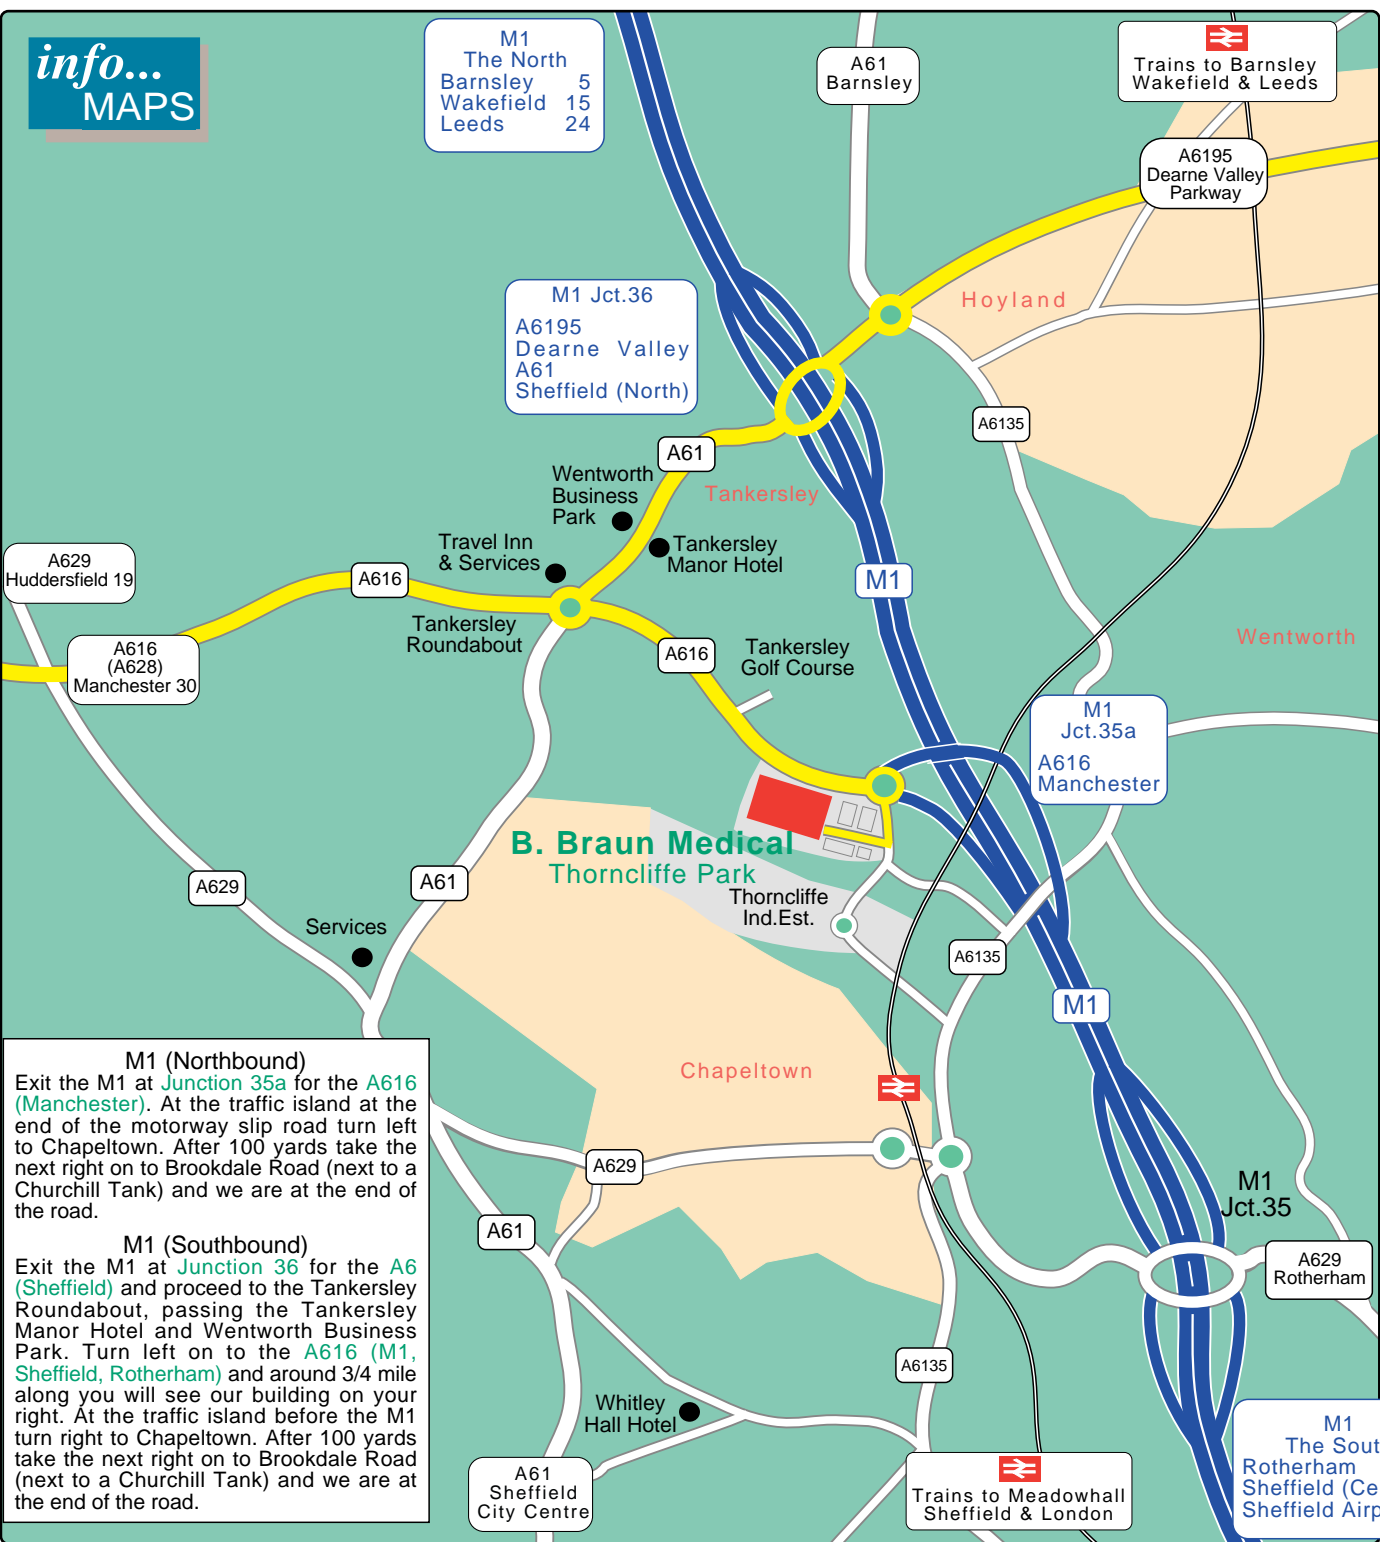

M1
The North
Barnsley 5
Wakefield 15
Leeds 24

M1 Jct.36
A6195
Dearne Valley
A61
Sheffield (North)

M1 Jct.35a
A616
Manchester

M1
The South
Rotherham
Sheffield (Centre)
Sheffield Airport

M1 (Northbound)
Exit the M1 at **Junction 35a** for the **A616 (Manchester)**. At the traffic island at the end of the motorway slip road turn left to Chapeltown. After 100 yards take the next right on to Brookdale Road (next to a Churchill Tank) and we are at the end of the road.

M1 (Southbound)
Exit the M1 at **Junction 36** for the **A6 (Sheffield)** and proceed to the Tankersley Roundabout, passing the Tankersley Manor Hotel and Wentworth Business Park. Turn left on to the **A616 (M1, Sheffield, Rotherham)** and around 3/4 mile along you will see our building on your right. At the traffic island before the M1 turn right to Chapeltown. After 100 yards take the next right on to Brookdale Road (next to a Churchill Tank) and we are at the end of the road.

Directions to Thorncliffe Park

Satellite Navigation enter: N53 28 40 - W01 28 20

B. Braun Medical - Thorncliffe
only 2 mins from the M1 Jct.35a
and 5 mins from Jct.36

M1 (Northbound)
From London, the South and Midlands, the M18, Sheffield City Airport and Meadowhall continue on the M1 to **Junction 35a** the **A616 (Manchester)**.

M1 (Southbound)
From the North, the M62 and Leeds exit the M1 at **Junction 36** for the **A61 (Sheffield)**.

B. Braun Medical Ltd.
Thorncliffe Park
Sheffield S35 2PW
Tel (0114) 225 9000
Fax (0114) 225 9111
Email: info@bbraun.co.uk
http://www.bbraun.co.uk