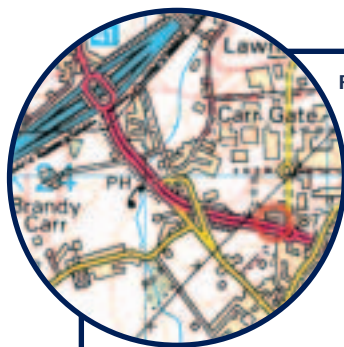

# Wakefield Corporate Helpdesk

From Junction 41 of the M1

From **Junction 41** of the **M1**, take the **A650** towards **Wakefield**.

At the **first roundabout** turn **left** into **Kenmore Road**. Take the **first left** into **Brunel Road**, (David Hydrolicson will be on the corner).

The **Corporate Express** building is **on the right**.

Follow the road all the way round to the right into the car park.