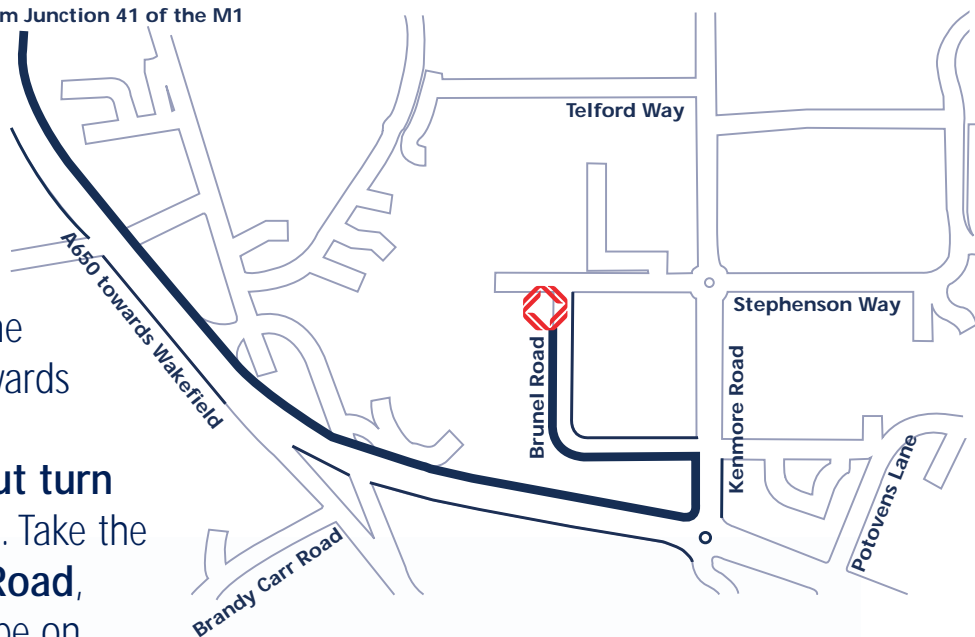

# Wakefield Corporate Helpdesk

From Junction 41 of the M1

From **Junction 41** of the **M1**, take the **A650** towards **Wakefield**.

At the **first roundabout** turn **left** into **Kenmore Road**. Take the **first left** into **Brunel Road**, (David Hydrolicson will be on the corner).

The **Corporate Express** building is **on the right**.

Follow the road all the way round to the right into the car park.