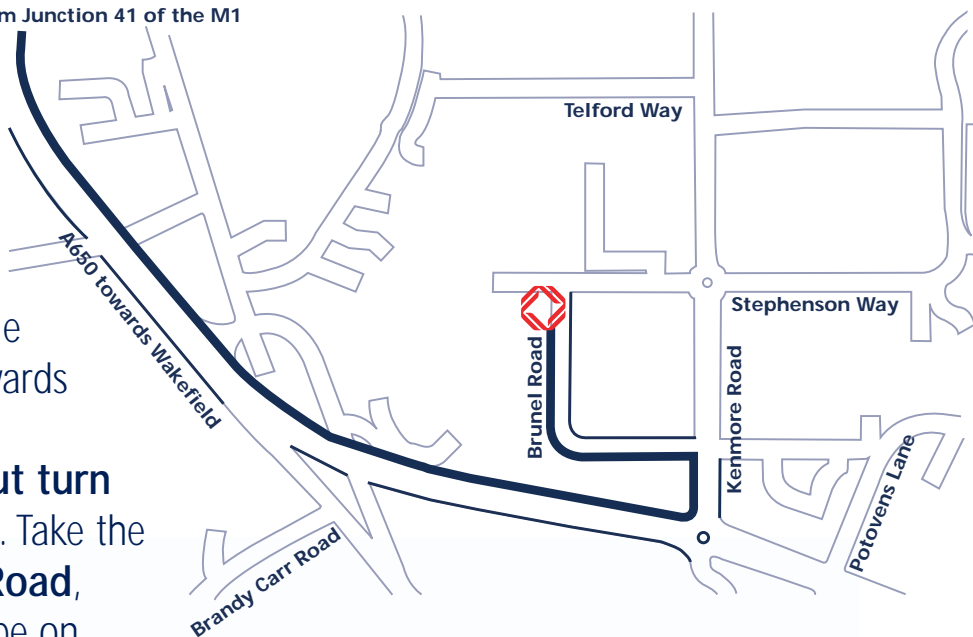

Corporate Express welcomes you to the

Wakefield Corporate Helpdesk

From Junction 41 of the M1

From **Junction 41** of the **M1**, take the **A650** towards **Wakefield**.

At the **first roundabout** turn **left** into **Kenmore Road**. Take the **first left** into **Brunel Road**, (David Hydrolicson will be on the corner).

The **Corporate Express** building is **on the right**.

Follow the road all the way round to the right into the car park.

On Arrival By Car

Please park your vehicle and make your way to the building. Press the bell and give the name of the person you are visiting. Please wait in the waiting area and someone will come to collect you.

Corporate Express Limited

Buliding B
Century Park
Brunel Road
Wakefield 41
Business Park
Wakefield
WF2 0XG

Tel: 0870 429 5100